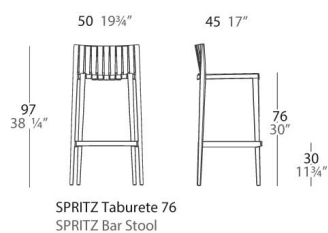

VONDOM

SPRITZ TABURETE 50x45x97

By Archirivolto Design

See online: <http://www.vondom.com/products/56019>

Features

Description

Made of injected polypropylene with fiber glass. Stackable. Available in several colors. Item suitable for indoor and outdoor use.

Weight

5.7 Kg

Finishes

COLOR

Optional

NAUTICAL FABRIC

Indoor/outdoor Vinyl fabric