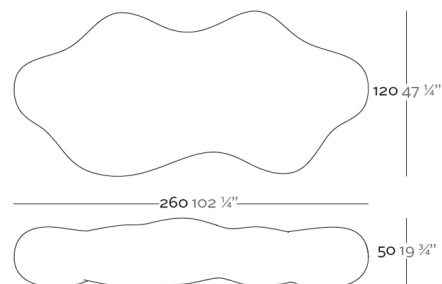

VONDOM

LAVA BANCO

By Karim Rashid

Lava is a unique experience resulting from the combination of beauty, luxury, performance and practicality. LAVA, is an undulating, cloud-like bench, a really huge organic rounded sculpture which is obtained through the difficult manufacturing process of a rotational moulding technique. LAVA, with it's trend-setting and original shape creates a pleasant, natural and relaxing gathering spot or connection in any interior & exterior space. It is an original and different way for the user and furniture to interact. To add an extra special touch it's possible to join an energy saving or LED RGB light to LAVA. This option will no doubt fascinate whoever sees it...an even more spectacular and pleasurable environment.

See online: <http://www.vondom.com/products/51012>

Features

Description

Made of polyethylene resin by rotational moulding. 100% Recyclable. Item suitable for indoor and outdoor use. Available in different finishes.

Weight

40 Kg

LAVA Bench
LAVA Banco

Finishes

COLOR	BASIC	LACQUERED / LACADO	LUZ
ICE	☐	☐	☐
WHITE	☐	☐	☐
BLACK	☐	☐	☐
BRONZE	☐	☐	☐
STEEL	☐	☐	☐
ANTHRACITE	☐	☐	☐
RED	☐	☐	☐
PISTACHIO	☐	☐	☐
ORANGE	☐	☐	☐
KAKI	☐	☐	☐
NAVY	☐	☐	☐
TAUPE	☐	☐	☐
PLUM	☐	☐	☐
ECRU	☐	☐	☐
BEIGE	☐	☐	☐
CHAMPAGNE	☐	☐	☐