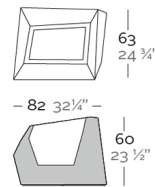

VONDOM

FAZ MACETEROS XL 82x63x60

By Ramón Esteve

Ramón Esteve, architect of harmony, serenity, timelessness and universality has created mineral and emphatic shapes that make FAZ a design that contextualizes with homes and installations. An ambience, encircling as a result of the blissful combination of the material and lighting, so that the sole sensation would be its fusion. Their VONDOM spirit is experienced exclusively in the quality of the material that permits an exterior using even in the most exacting environments. The modularity of FAZ permits the consumers to adapt the furniture and flowerpots to their style and needs without losing the harmony of this furniture set. It's upholstery is available in excellent quality nautical canvas or polyester fabric. The result is a product that transmits essence, that contains the complexity and the density of a work finalized to the extreme degree, the purpose of which is to create desirable places to live. ca vivir.

See online: <http://www.vondom.com/products/54011A>

Features

Description

0.5 Kg

Low Planter XL
Maceta Baja XL
Capacity 7 gal
Capacidad 27 litros

FAZ Planters XL
FAZ Maceteros XL

Finishes

SYSTÈME D'AUTO-IRRIGATION