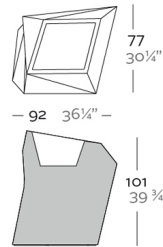

VONDOM

FAZ MACETEROS XL 92x77x101

By Ramón Esteve

Ramón Esteve, architect of harmony, serenity, timelessness and universality has created mineral and emphatic shapes that make FAZ a design that contextualizes with homes and installations. An ambience, encircling as a result of the blissful combination of the material and lighting, so that the sole sensation would be its fusion. Their VONDOM spirit is experienced exclusively in the quality of the material that permits an exterior using even in the most exacting environments. The modularity of FAZ permits the consumers to adapt the furniture and flowerpots to their style and needs without losing the harmony of this furniture set. It's upholstery is available in excellent quality nautical canvas or polyester fabric. The result is a product that transmits essence, that contains the complexity and the density of a work finalized to the extreme degree, the purpose of which is to create desirable places to live. ca vivir.

See online: <http://www.vondom.com/products/54012A>

Features

Description

24 Kg

Medium Planter XL
Maceta Media XL
Capacity 13 gal
Capacidad 50 litros

FAZ Planters XL
FAZ Maceteros XL

Finishes

SYSTÈME D'AUTO-IRRIGATION