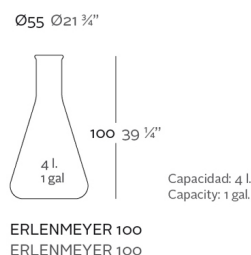

VONDOM

CHEMISTUBES ERLENMEYER Ø55×100

By Teresa Sapey

CHEMISTUBES, is based on "decontextualization". A new object is produced through increasing the size (intervention in scale), using different materials to the original one (in this case, the ecological material of resin of polyethylene using the technique of rotational moulding), and changing the original use for which an object was first designed. What a laboratory container was before is now a decorative IN&OUT item. Besides offering finishes in a great variety of matte or lacquered colours, it also offers you the option of added lighting, which gives this collection a more interesting touch, creating a surprising, harmonious environment that has great elegance for any interior & exterior space.

See online: <http://www.vondom.com/products/49059A>

Features

Description

6 Kg

Finishes

BASIC

Ref. 49059A

Résine de polyéthylène finition mat.