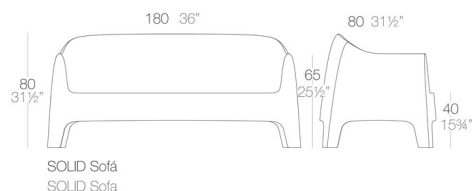

Finishes

COLOR

WHITE
BLACK
BRONZE
RED
ECRU

Optional

NAUTICAL FABRIC

Indoor/outdoor Vinyl fabric